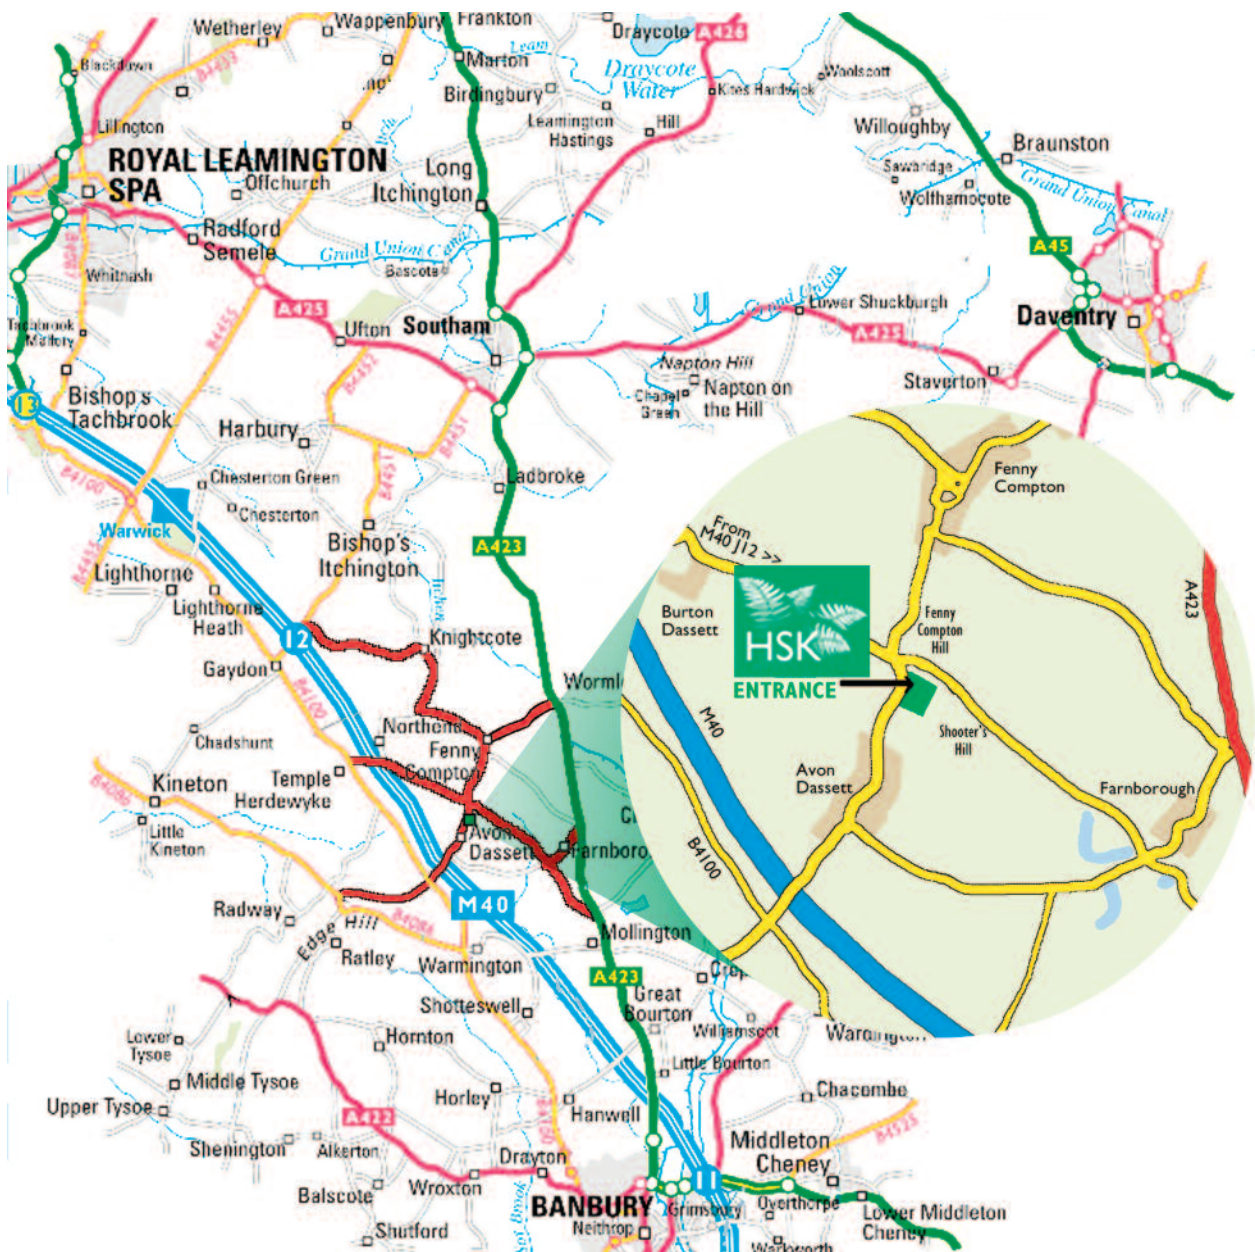

How to Find Us

From the M40

From junction 12 (M40) follow the sign to Gaydon and the National Herb Centre. At the first roundabout take the first exit and follow the B4100 towards Warmington and the National Herb Centre. Approx 4 miles along this road turn left at the crossroads signed Avon Dassett and Farnborough. Drive through Avon Dassett and at the top of the hill look for the nursery buildings ahead on the right. Continue driving until you see the HSK sign.